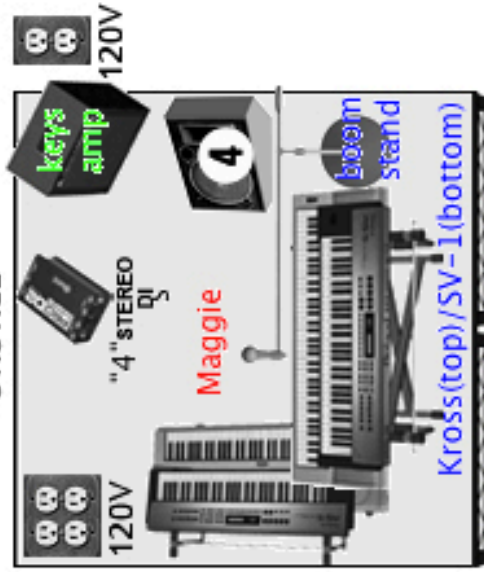

8'X8'X12"

left side: MS2000B(top)/  
micro(bottom)

Head-set  
Wireless Mic

Christie

8'X8'X24"

Head-set  
Wireless Mic

Cheryl

Light  
FX

8'X8'X12"

Head-set  
Wireless Mic

Alana

40' x 25'

### INPUT LIST:

1. Kick drum 1
2. Kick drum 2
3. Snare top
4. Snare bottom
5. Hi Hat
6. Tom - 1
7. Tom - 2
8. Tom - 3
9. Tom - floor