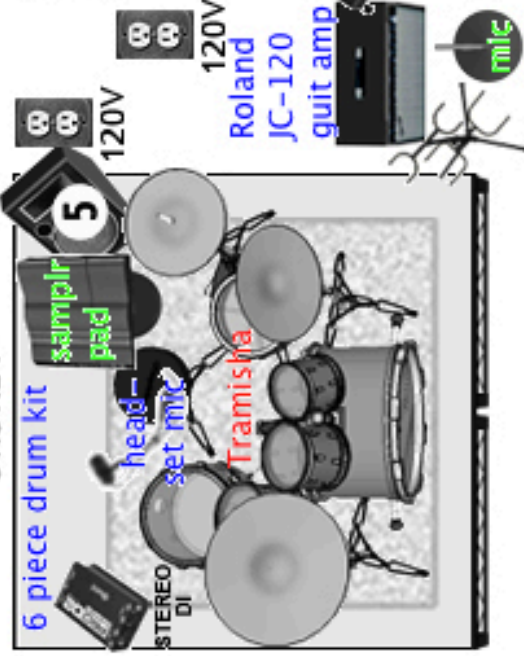

8'X8'X12"

left side: MS2000B(top)/  
micro(bottom)

Head-set  
Wireless Mic

Christie

8'X8'X24"

Head-set  
Wireless Mic

Cheryl

Light  
FX

8'X8'X12"

Head-set  
Wireless Mic

Alana

40' x 25'

### INPUT LIST:

1. Kick drum 1
2. Kick drum 2
3. Snare top
4. Snare bottom
5. Hi Hat
6. Tom - 1
7. Tom - 2
8. Tom - 3
9. Tom - floor

### 10/11. OverHead Drm - L/R

12. Sampler Pad - L (mono)
13. Sampler Pad - R
14. Bass (string) DI
15. Bass Station II (key) DI
16. Guitar amp mic
- 17/18.Korg-Kross-61 - L/R
- 19/20.Korg-SV-1- 88 - L/R
- 21/22.Korg MS-2000B - L/R